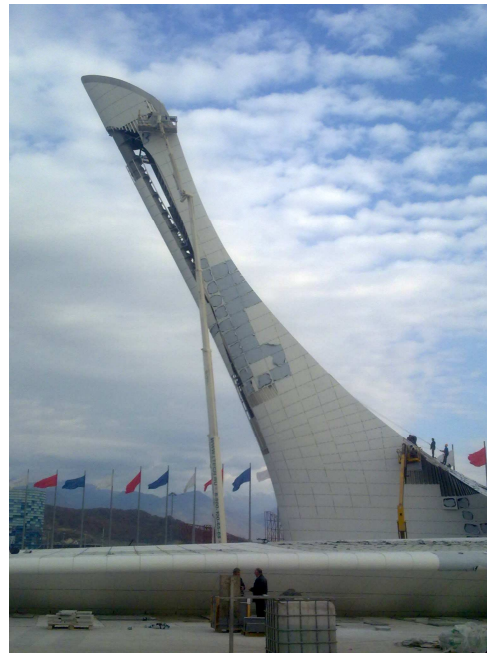

RUSSIAN PROJECTS

VLADIVOSTOK AQUARIUM

17 000 sq.m. Aluminum Sub Structure Roof

THE UNIQUE WAY
TO SHAPE YOUR NEEDS.

BUILDING PERMIT

SOCHI Olympic Game

Tower for Olympic Fire – 48.5 m High

Steel Structure- 274 t